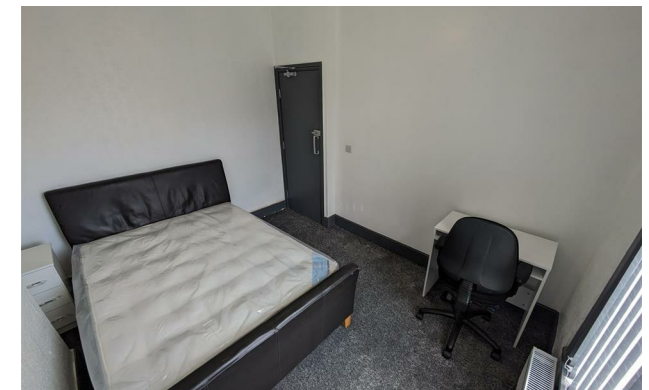

The Property

View our Virtual Tour Here - <https://www.youtube.com/watch?v=LYV5XNVk6sY>

*** AVAILABLE NOW *** ROOM ONLY BILLS INCLUDED *** Recently refurbished four double bedroom property on the Fallowfield/Burnage Border, that is ideal for students or young professionals. The well-planned accommodation is spread over two floors and briefly comprises; entrance hall, the first of four double bedrooms, a large lounge, W/C and a brand new fitted kitchen. Whilst to the first floor there are three further double bedrooms and two newly fitted shower rooms. The property also benefits from new flooring, furniture and appliances throughout the property. Fully furnished with on-street parking, ROOM ONLY with all bills included. To view please call Withington on 0161 438 2411.

EPC Rating - E