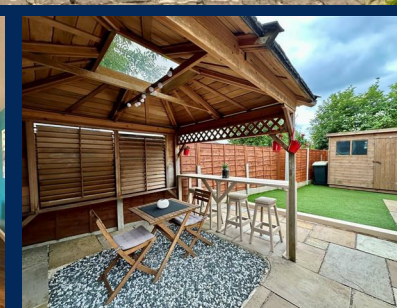

*jordan fishwick*

**Meadow Close, High Peak, SK23 7BD**  
**£489,950**

[www.jordanfishwick.co.uk](http://www.jordanfishwick.co.uk)