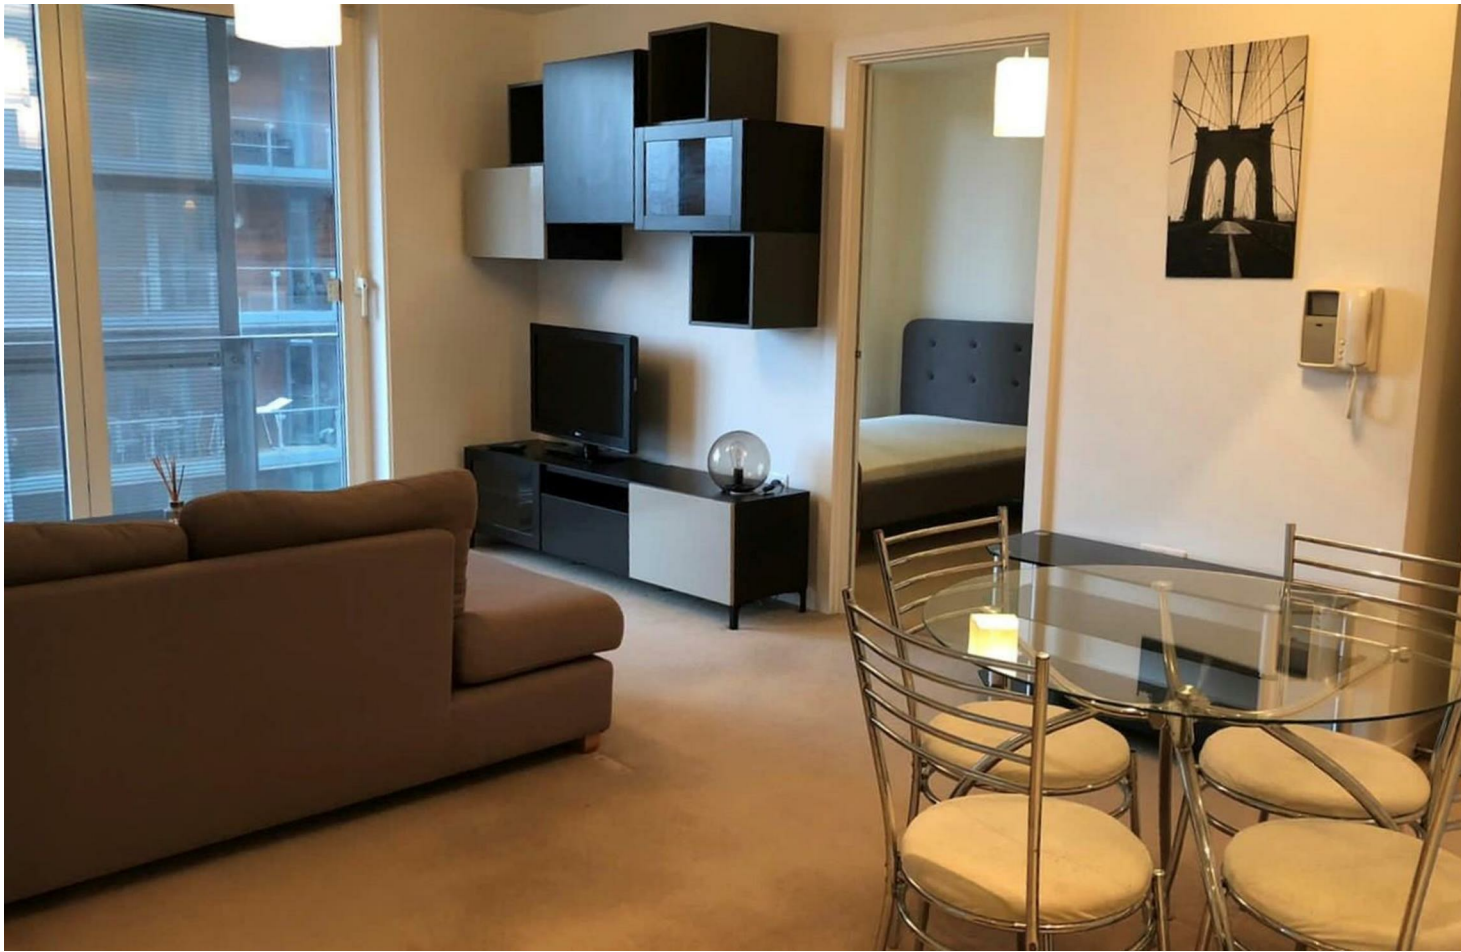

Jordan fishwick

Apt 399 Spectrum, Blackfriars Road, M3
£1,350 Per Calendar Month

Spectrum Block 7 M3 7BY

£1,350 Per Calendar Month

The Property

Available Mid August. A beautifully presented two bedroom apartment situated on the 8th floor of this popular development. Just a short walk to Deansgate and Spinningfields close to all restaurants, bars and shops. This great sized property is a corner plot with floor to ceiling windows which let in plenty of light. There are two double bedrooms with the master having an en-suite and fitted wardrobes, the kitchen and family bathroom are modern and stylish. This property is furnished to a high standard and comes with an underground parking space. There is also a huge balcony which wraps around the corner of the property. Council Tax Band D. EPC Rating C.

VIDEO/ PHOTO OFFERS NOT ACCEPTED - PLEASE CALL TO BOOK A VIEWING

- Available Mid August
- Two double bedrooms - Furnished
- Eighth floor
- Underground parking
- Council Tax Band D
- EPC Rating C
- Large balcony
- Central location
- Corner Aspect