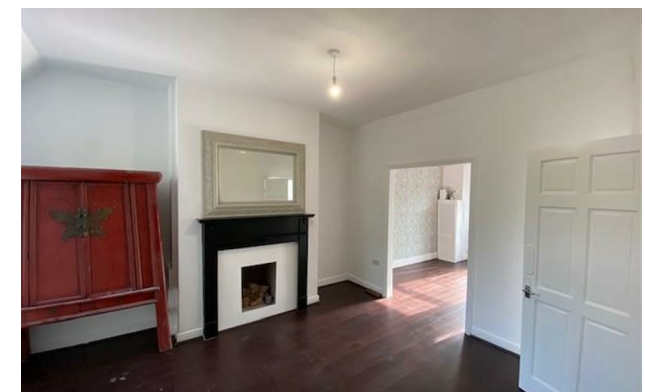

The Property

View our Virtual Tour Here - <https://youtu.be/0o0yVwBrG5k>

*** AVAILABLE NOW *** Jordan Fishwick are delighted to bring to the rental market this fully refurbished, two double bedroom end terrace. Great location to Burnage and Levenshulme, transport links, local shops and entertainment, makes it ideal for a couple, single occupant or professional sharers only. The property briefly comprises of two full size reception rooms with wooden flooring and high spec modern kitchen with white goods along with rear access to the back yard. The first floor is made up of two spacious bedrooms with fitted wardrobes and a newly fitted modern three piece bathroom. New decor and carpets throughout. Unfurnished. Call now to arrange a viewing on 0161 434 5290

EPC Rating - D