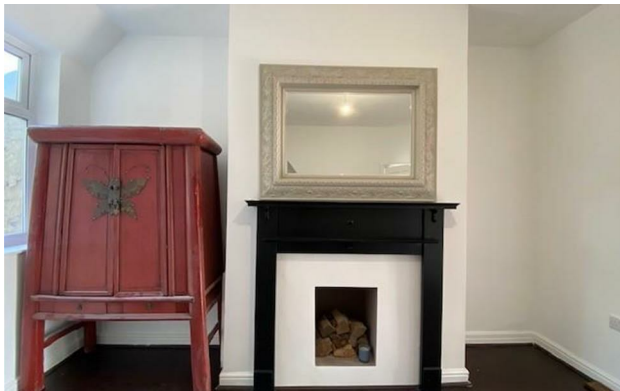

- Available Now
- Two Double Bedrooms
- Unfurnished
- Newly Refurbished Throughout
- Great Location
- Ideal for Couple or Professional Sharers Only
- On Street Parking
- Yard
- Council Tax Band A
- EPC Rating D

Energy Efficiency Rating		
	Current	Potential
Very energy efficient - lower running costs		
(92 plus) A		86
(81-91) B		
(69-80) C		
(55-68) D	63	
(39-54) E		
(21-38) F		
(1-20) G		
Not energy efficient - higher running costs		
England & Wales		EU Directive 2002/91/EC