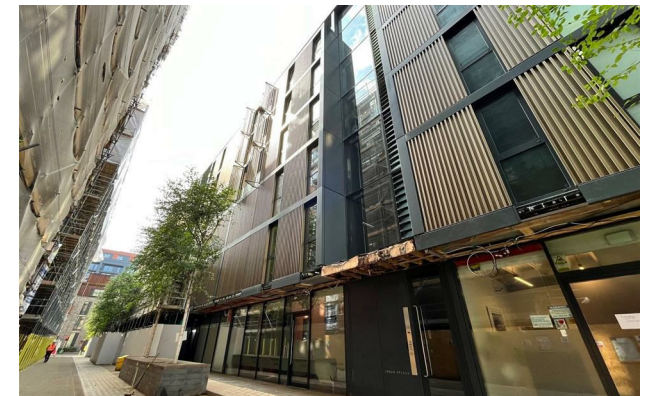

### The Property

Available Mid July. This lovely and spacious one bedroom property situated on the third floor in the desirable Ellesmere Street area of Castlefield. The property benefits from large sliding doors leading to a private balcony, as well as a double bedroom with plenty of room for other furnishings. There is a brand new modern kitchen with fitted appliances and a bathroom with white three piece suite. Tax Band B. EPC Rating C. Fully Furnished. Tandem parking space included (2 spaces). Great for Professionals or Mature students. REPOSIT (Nil Deposit Option) Available on this property.

**\*VIDEO/PHOTO OFFERS NOT ACCEPTED - PLEASE BOOK AN IN PERSON VIEWING\***

- Available Mid July
- 3rd Floor Apartment
- Double bedroom
- Balcony
- EPC Rating C
- Tax Band B
- Fully furnished
- Tandem Parking included (2 spaces)
- REPOSIT Available