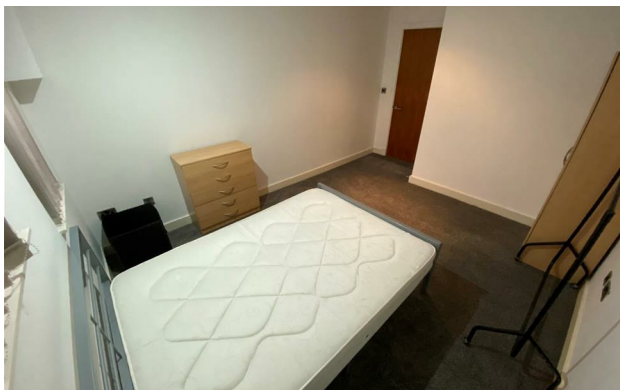

- Available Now
- One Bedroom
- Furnished
- Popular Location
- No Parking
- Council Tax Band B
- Close to City Centre
- EPC Rating C

Energy Efficiency Rating		
	Current	Potential
Very energy efficient - lower running costs		
(92 plus) A		
(81-91) B		85
(69-80) C	79	
(55-68) D		
(39-54) E		
(21-38) F		
(1-20) G		
Not energy efficient - higher running costs		
England & Wales	EU Directive 2002/91/EC